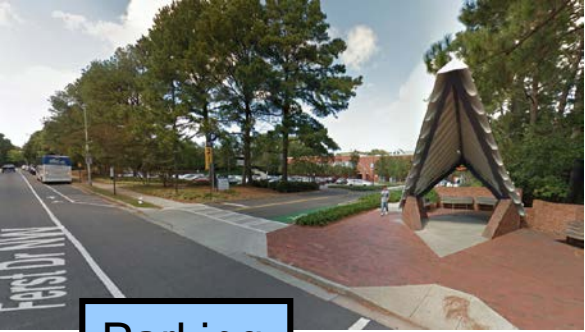

Luckie St. Hampton Inn Visitor Parking

Coke Bldg

North Ave. The Varsity

North Ave. **North Ave. MARTA Station**

Directions: Parking Lot to ASDL

Weber Space Science & Technology Building 1
281 Ferst Dr NW
Atlanta, GA 30332