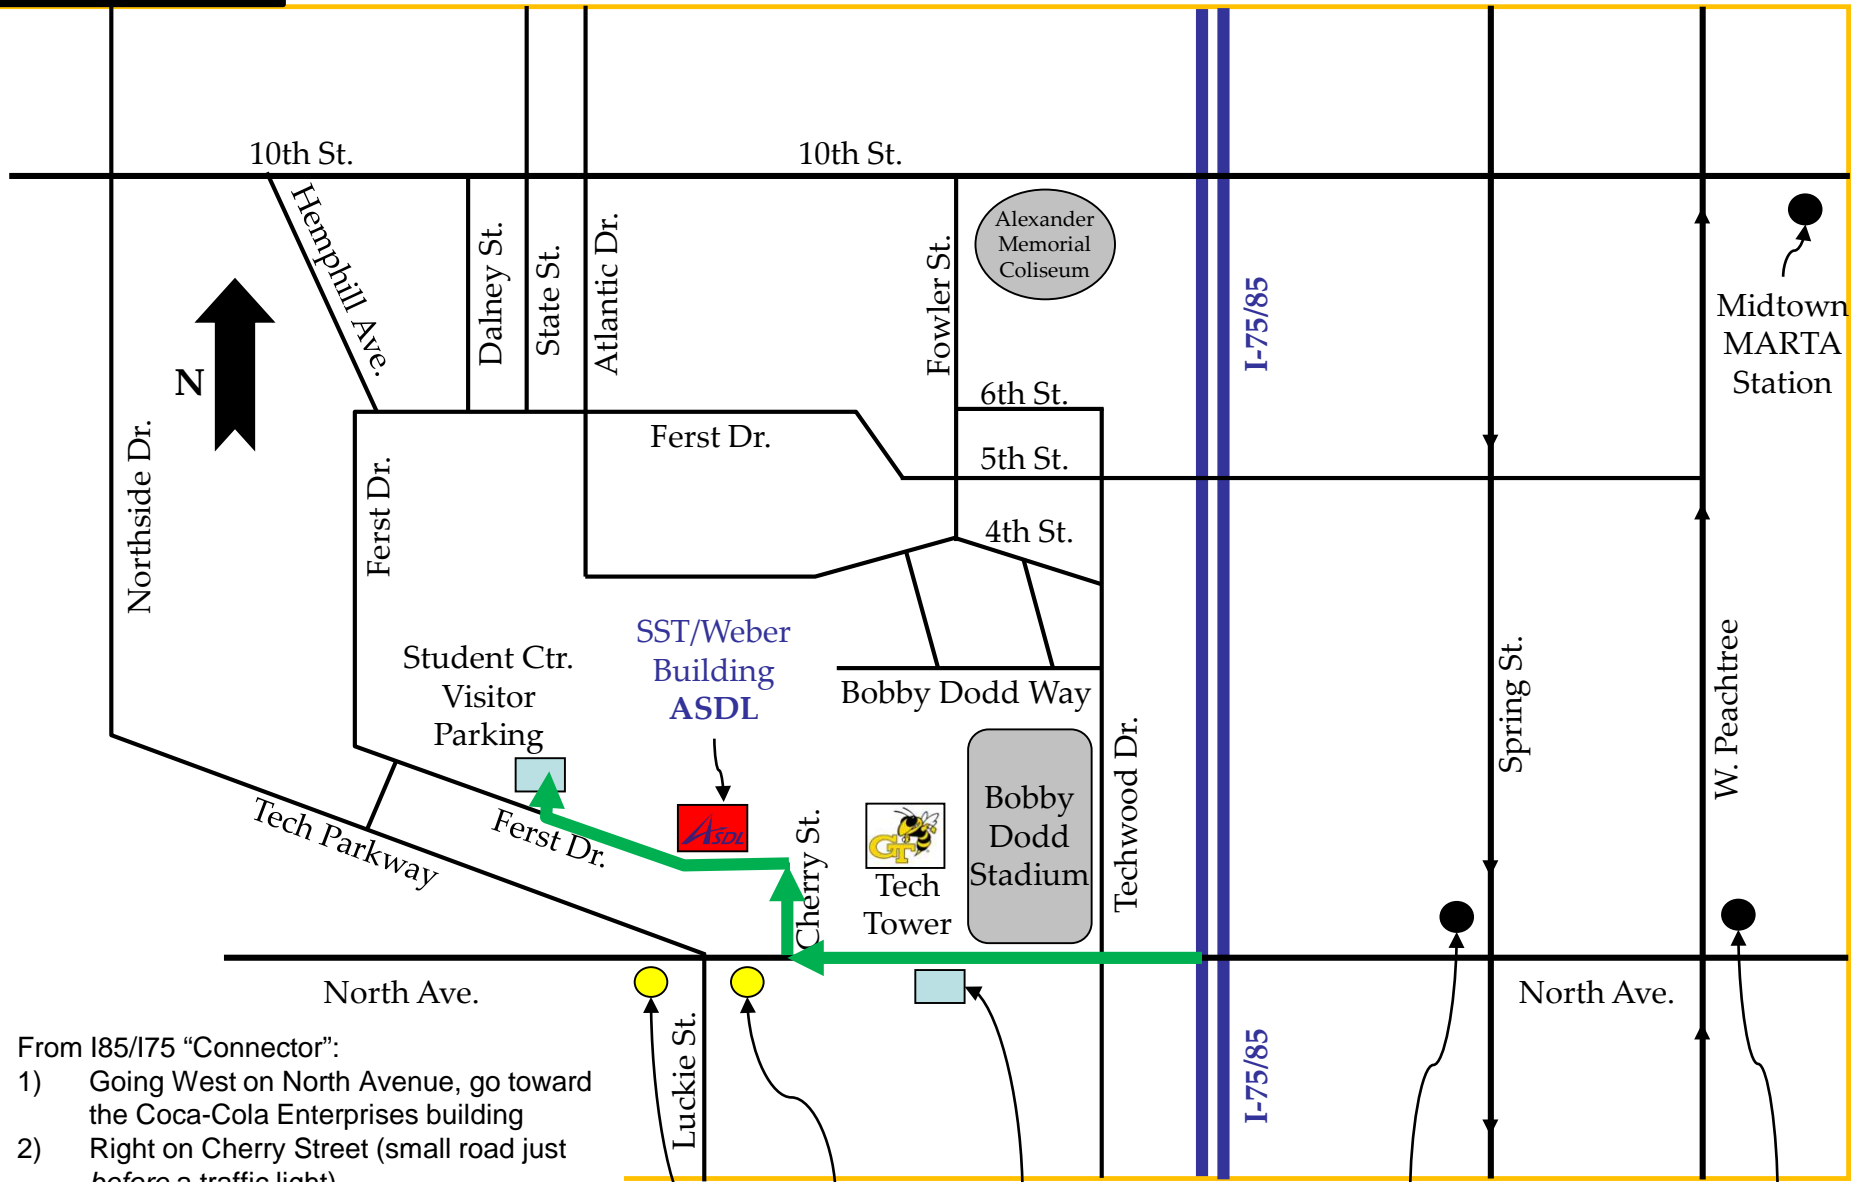

**Georgia
Tech** Aerospace Systems
Design Laboratory

Visitor Information Packet

ASDL
Weber Space Science & Technology Building 1
281 Ferst Dr NW
Atlanta, GA 30332

Note: Some GPS devices will take you to a different location on the north side of GT Campus. These directions can help verify that you get to Weber Building.

To
Birmingham, AL

I-20

I-20

To
Augusta, GA

Marta Directions:

- 1) Take North/South Rail line to the North Ave Station
- 2) Transfer to Bus Route 13 (North Avenue / Fair St route)
- 3) Exit Cherry St/North Ave bus stop

I-75

To
Macon, GA

Directions: North Ave to Parking Lot

Georgia Institute of Technology Campus, Atlanta, Georgia

- From I85/I75 "Connector":
- 1) Going West on North Avenue, go toward the Coca-Cola Enterprises building
 - 2) Right on Cherry Street (small road just *before* a traffic light)
 - 3) Left on Ferst Drive (only way to go).
 - 4) Drive about 0.2 miles and turn Right into the GT Student Center parking lot (note: you will drive past the ASDL facility)

Luckie St. Hampton Inn Visitor Parking

Coke Bldg

North Ave. The Varsity

North Ave. **North Ave. MARTA Station**

Directions: Parking Lot to ASDL

Weber Space Science & Technology Building 1
281 Ferst Dr NW
Atlanta, GA 30332