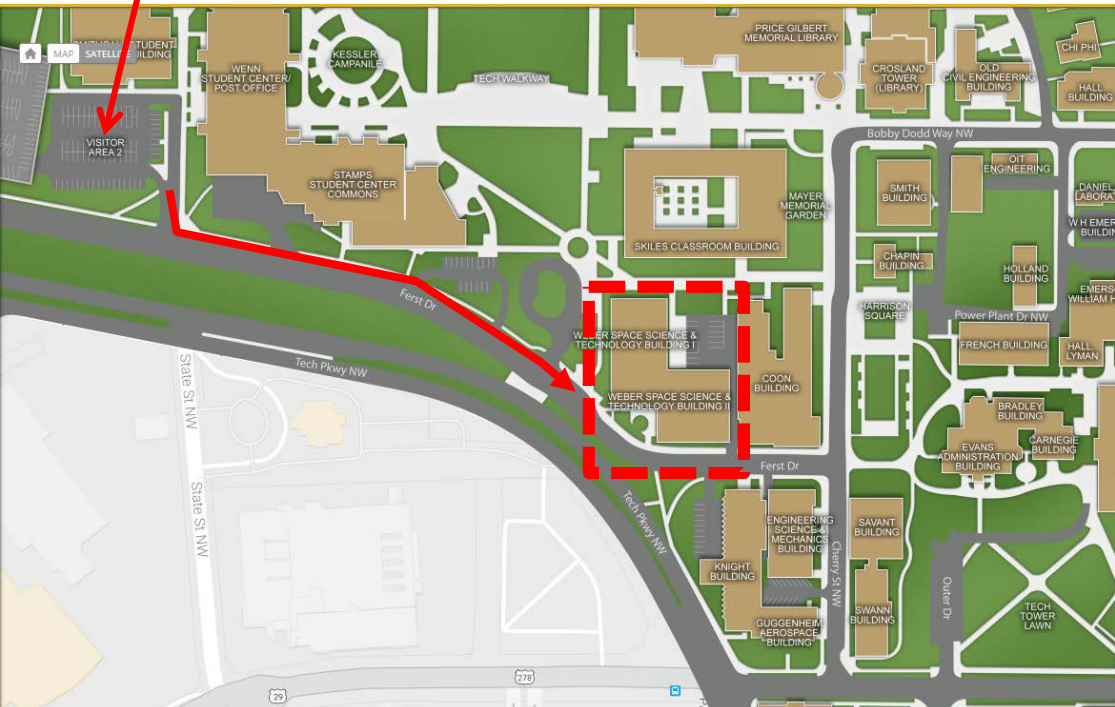

After parking, walk back (south east) on Ferst Dr. Enter the glass doors to the right of the satellite dish in the courtyard. After entering, turn left and go up to the top floor (via stairs behind the double doors) and enter lecture hall number 6. This is the CoDE presentation room.