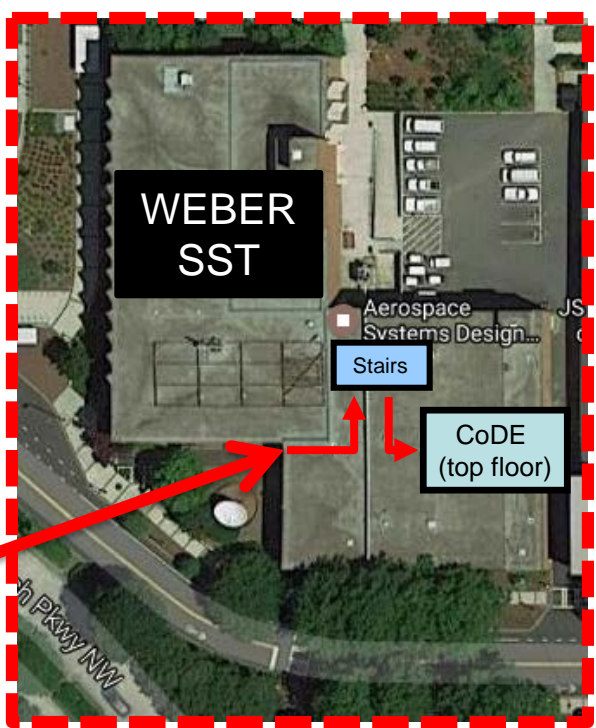

I-75

To
Macon, GA

Directions: North Ave to Parking Lot

Georgia Institute of Technology Campus, Atlanta, Georgia

- From I85/I75 "Connector":
- 1) Going West on North Avenue, go toward the Coca-Cola Enterprises building
 - 2) Right on Cherry Street (small road just *before* a traffic light)
 - 3) Left on Ferst Drive (only way to go).
 - 4) Drive about 0.2 miles and turn Right into the GT Student Center parking lot (note: you will drive past the ASDL facility)

Luckie St. Hampton Inn Visitor Parking

Coke Bldg

North Ave. The Varsity

North Ave. **North Ave. MARTA Station**

Directions: Parking Lot to ASDL

Weber Space Science & Technology Building 1
281 Ferst Dr NW
Atlanta, GA 30332

Parking

Building Entrance
(glass doors)

After parking, walk back (south east) on Ferst Dr. Enter the glass doors to the right of the satellite dish in the courtyard. After entering, turn left and go up to the top floor (via stairs behind the double doors) and enter lecture hall number 6. This is the CoDE presentation room.