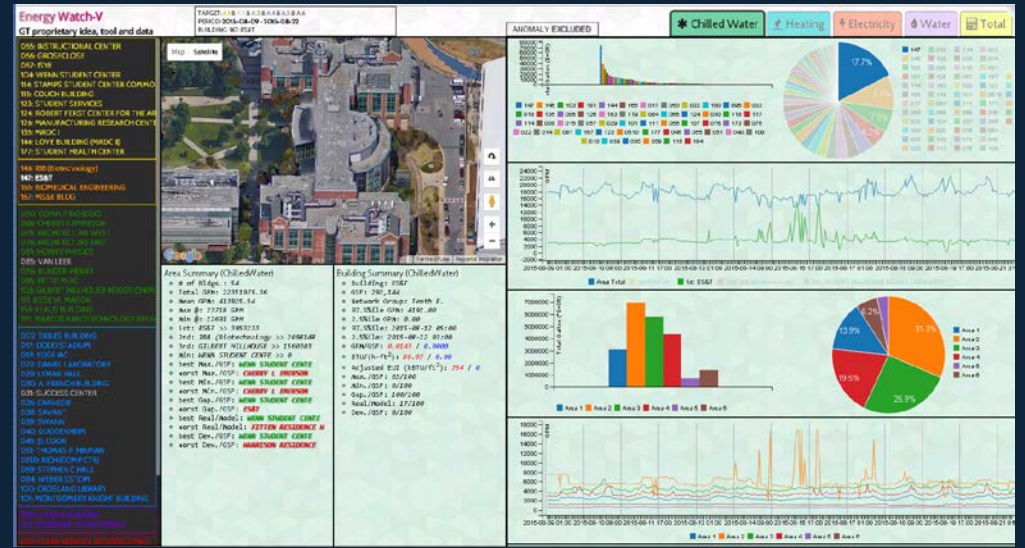

Smart Campus: Research Products

GT FORESIGHT

EnergyWatch

- “Big picture” campus-level exploration, providing rapid visualization of thousands of metering variables
- Prediction of campus thermal demand and central plant response scenarios

Deeper-dive building-level trending and anomaly detection, in desktop and tablet form factors.